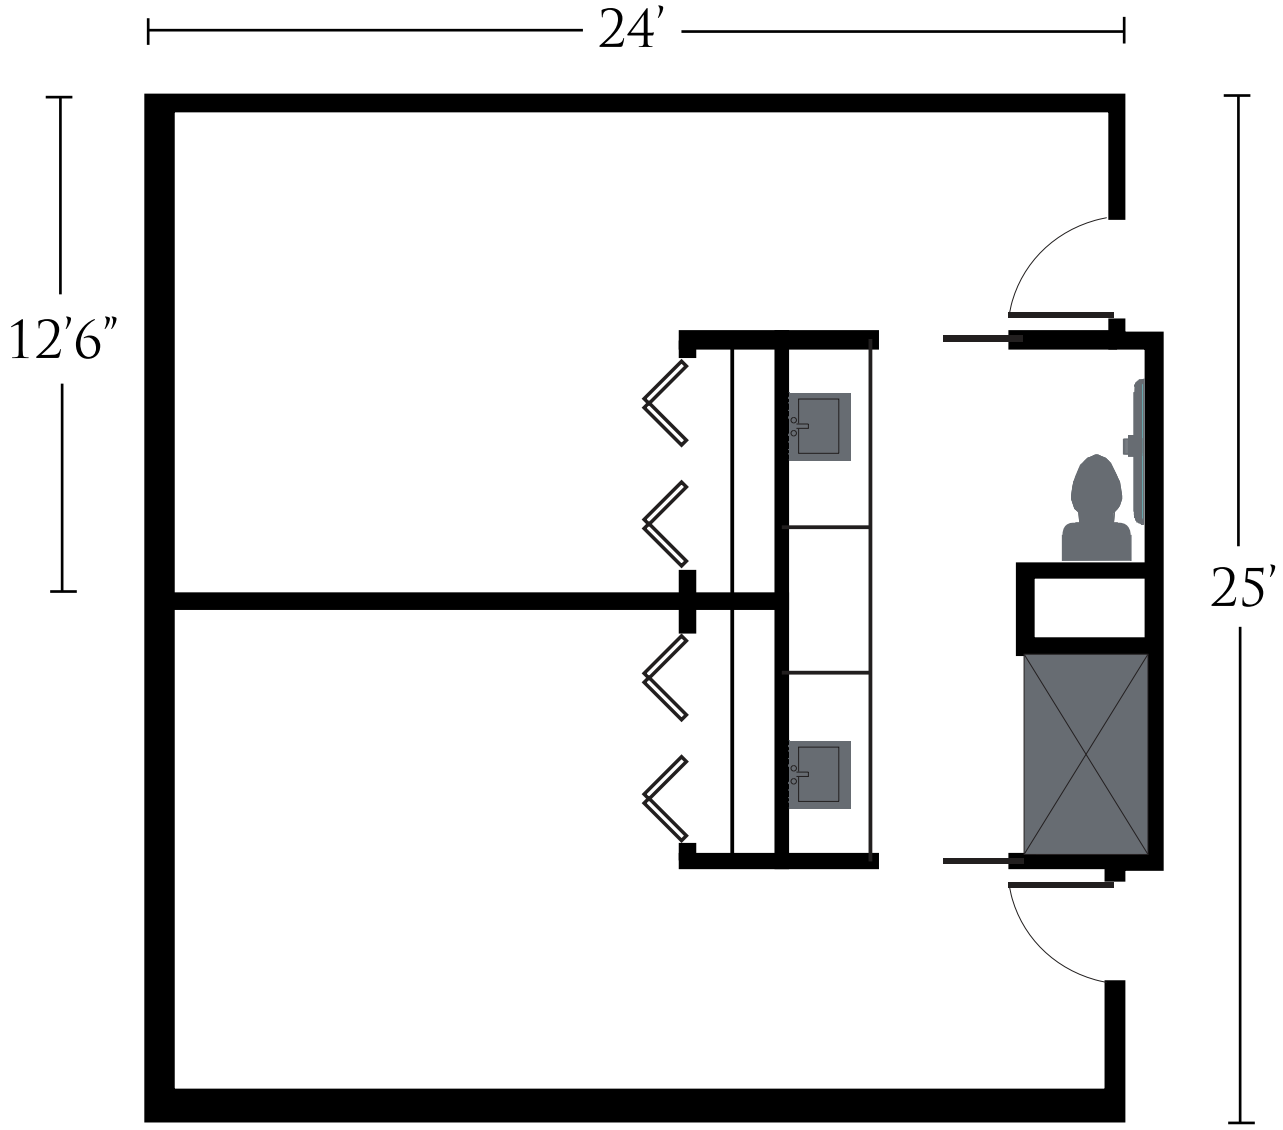

  
**PALM BAY**  
MEMORY CARE

DOUBLE SUITE

287(x2) SQ. FT.