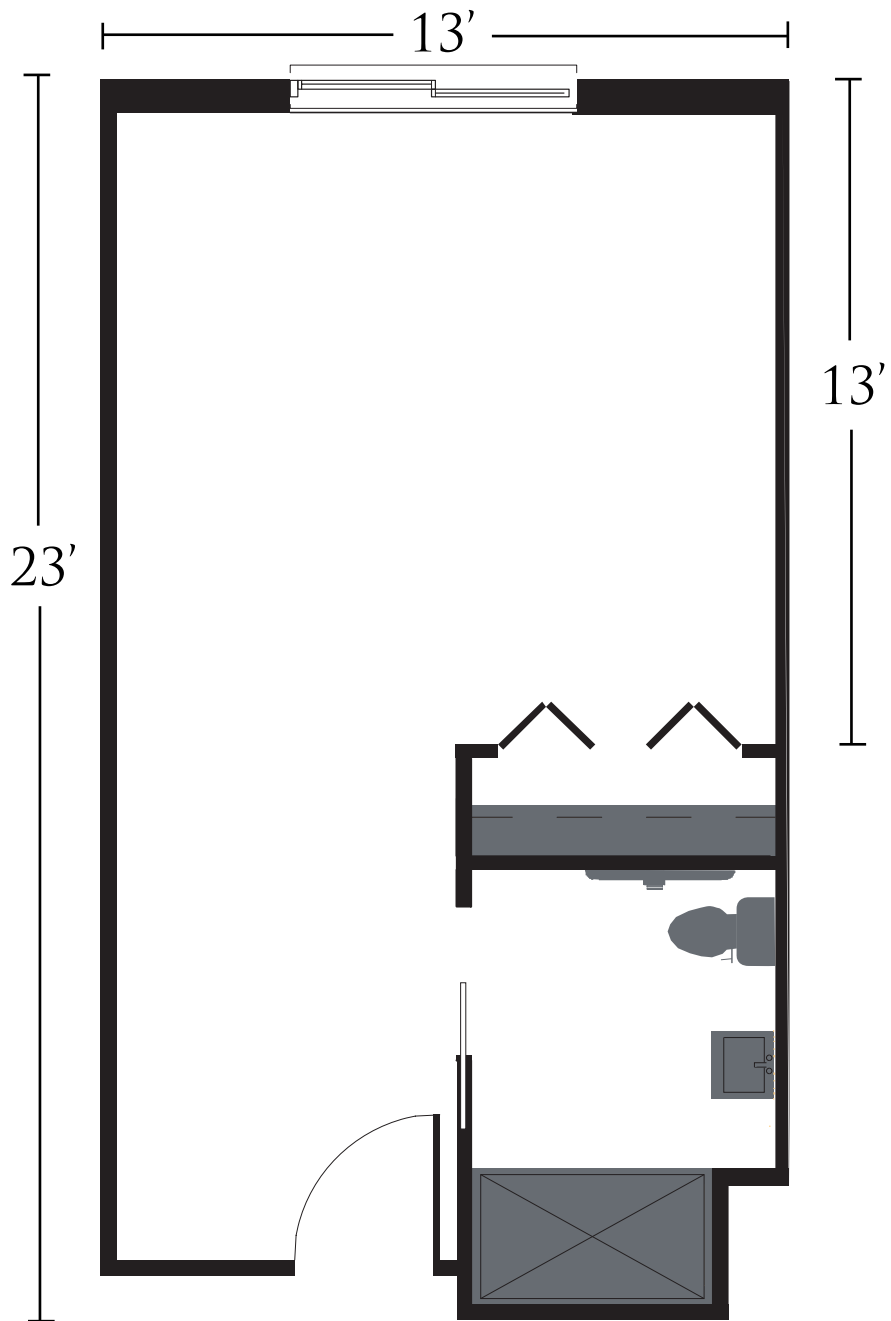

PALM BAY
MEMORY CARE

PREMIUM SUITE

324 SQ. FT.