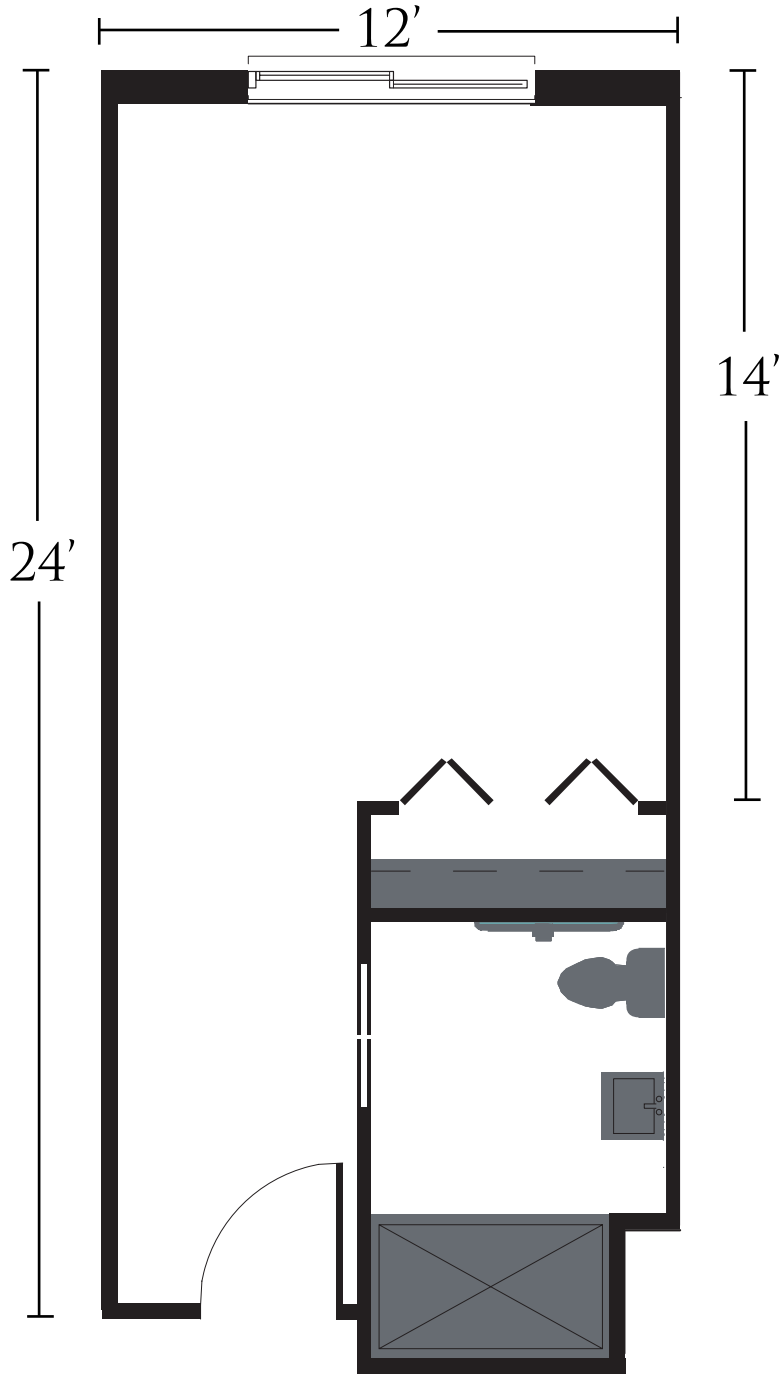

PALM BAY
MEMORY CARE

DELUXE SUITE

292 SQ. FT.