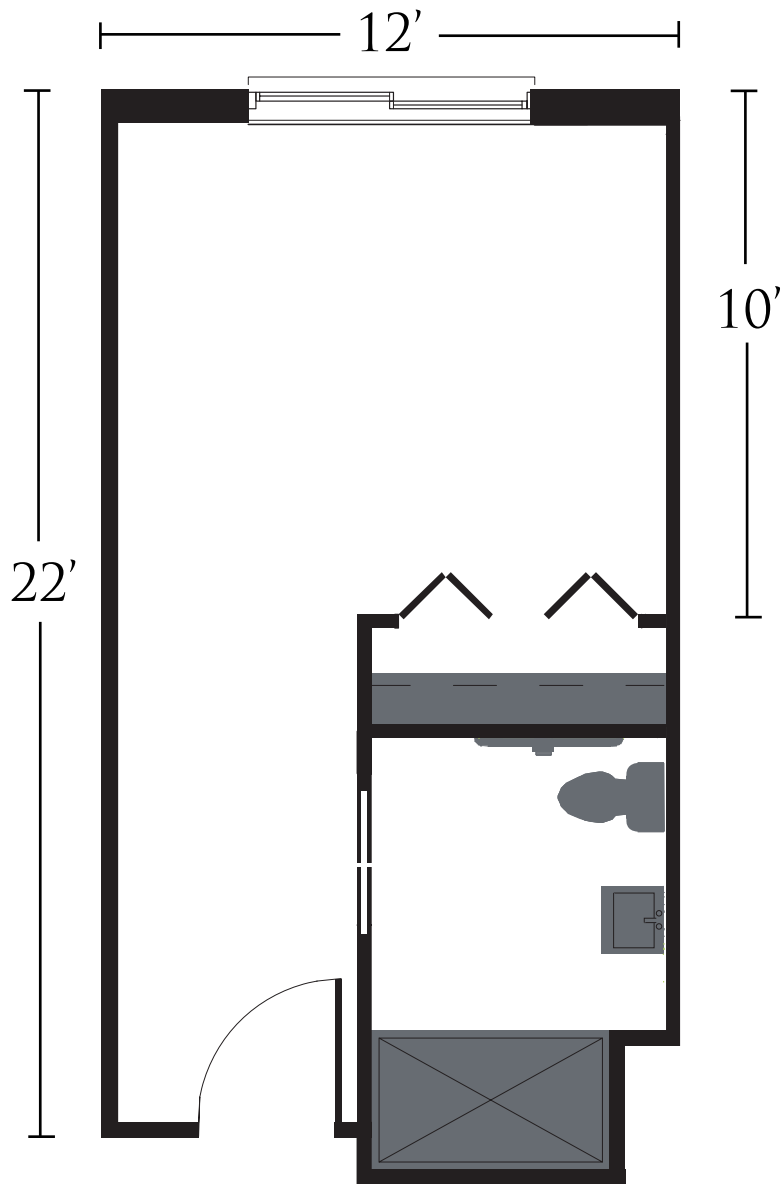

PALM BAY  
MEMORY CARE

STUDIO SUITE

242 SQ. FT.